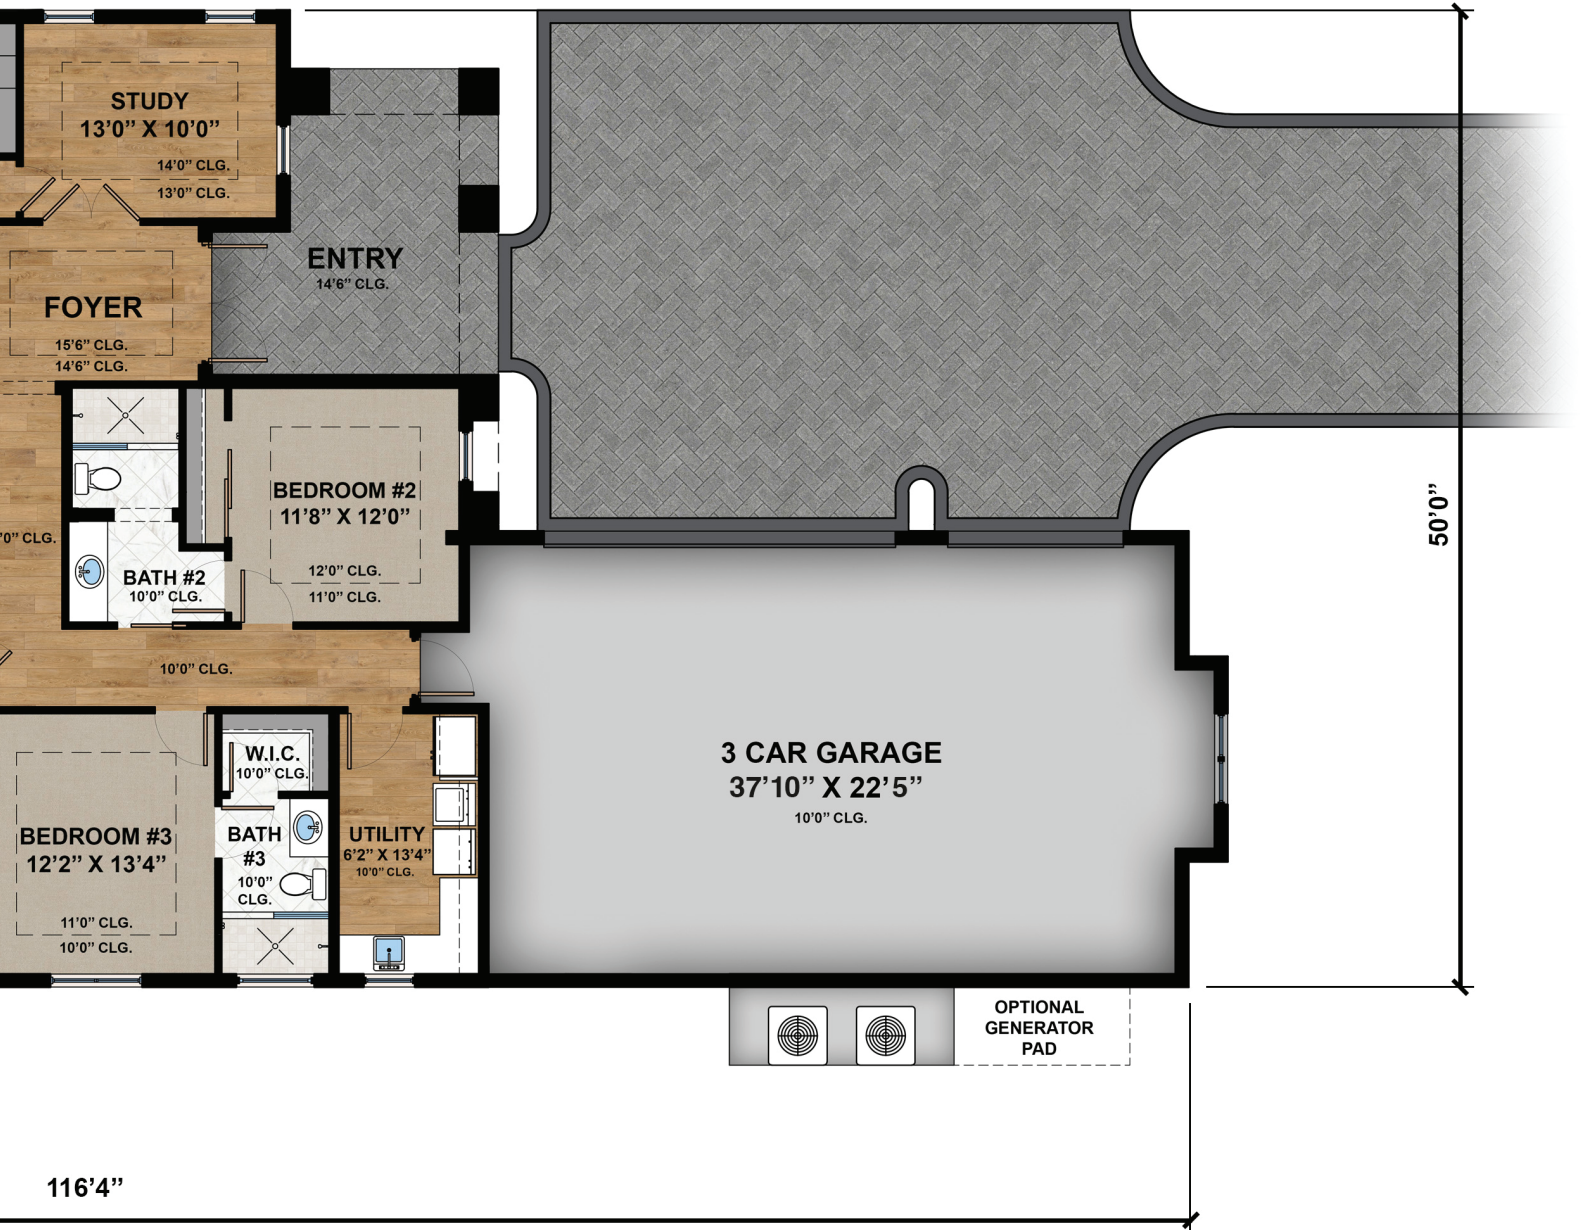

The Ventura Model

Discover our Ventura Model with an elegant blend of luxury, harmony and balance – all on one level. This open-concept layout features 3 bedrooms plus a flexible study, 3 full-baths, and a 3-car garage. Live life beautifully in your custom-designed and intimate retreat.

A Seagate Development Group Community

The Ventura Model

Area Summary

Living A/C	2,697
Covered Entry	207
Garage	874
Covered Lanai	707
Grand Total	4,485

Dimensions

116' 4" x 50' 0"

Model Features

Elevation: Single Story

Bedrooms: 3 Plus Study

Baths: 3 Full

Garage: 3 Car

Designed By: JMDG Architecture