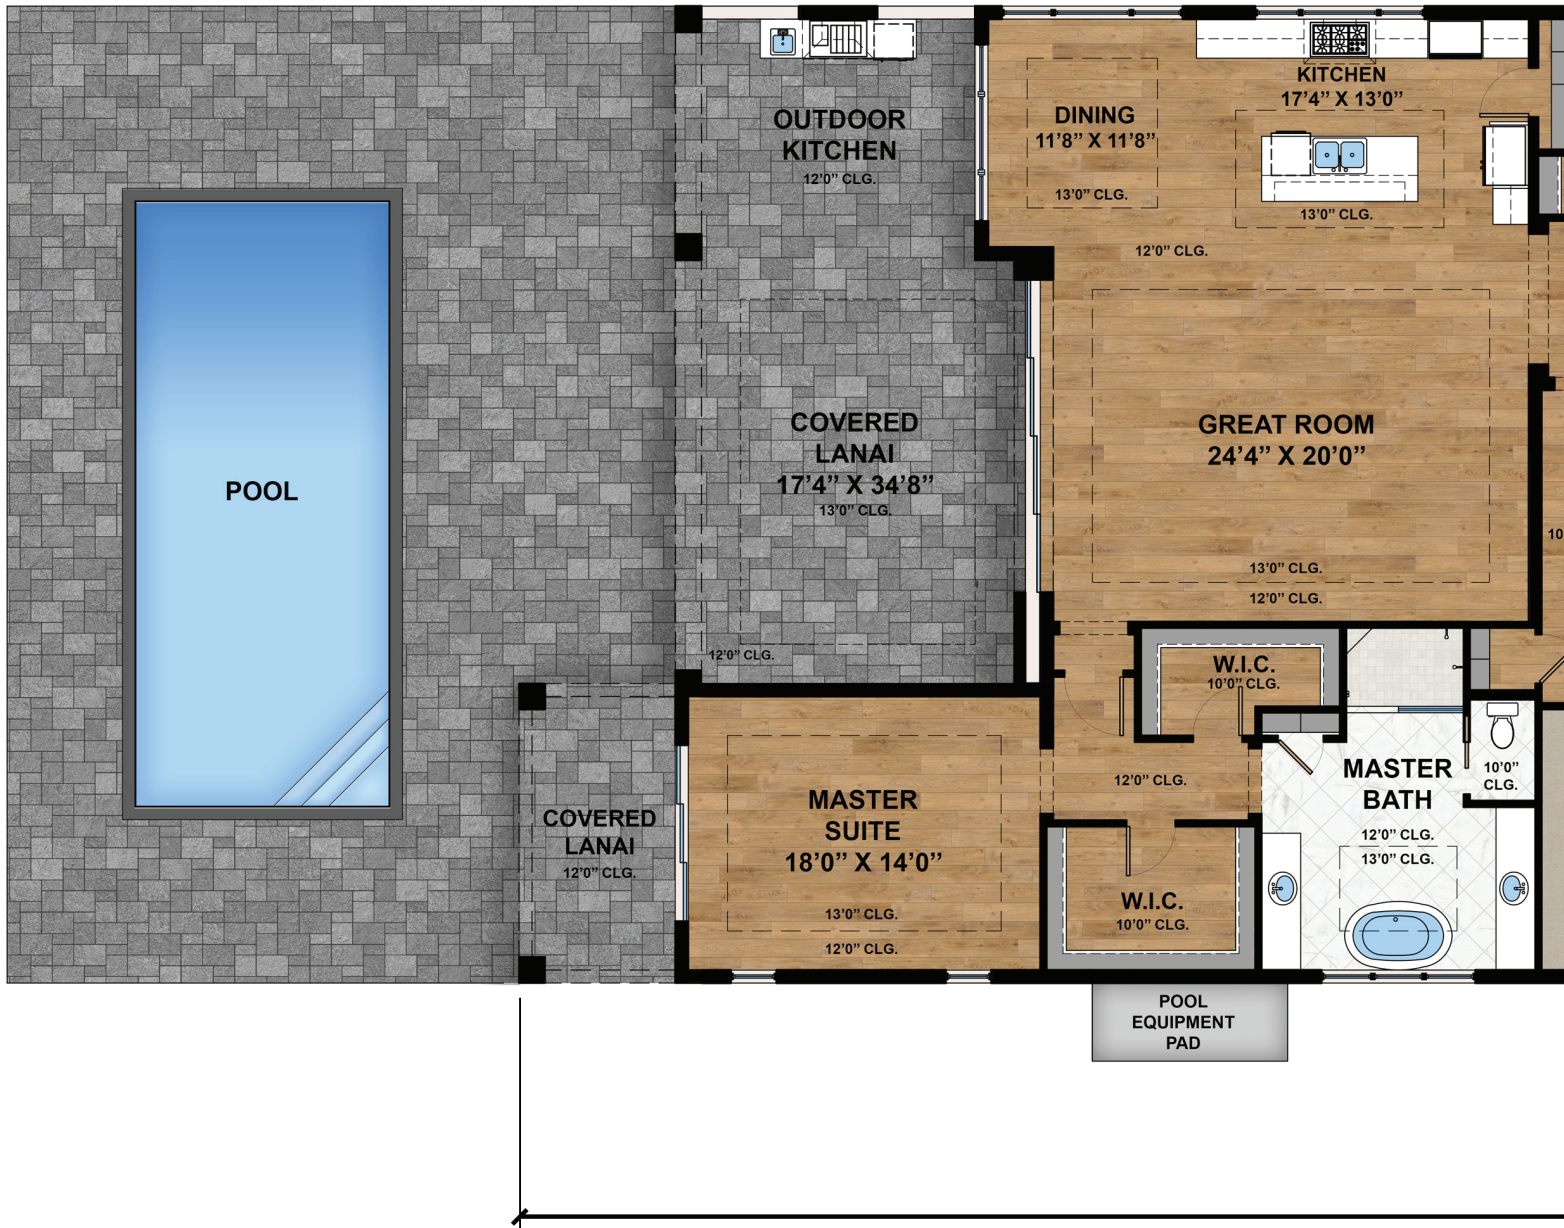

The Ventura Model

Discover our Ventura Model with an elegant blend of luxury, harmony and balance – all on one level. This open-concept layout features 3 bedrooms plus a flexible study, 3 full-baths, and a 3-car garage. Live life beautifully in your custom-designed and intimate retreat.

A Seagate Development Group Community

The Ventura Model

Area Summary

Living A/C	2,697
Covered Entry	207
Garage	874
Covered Lanai	707
Grand Total	4,485

Dimensions

116' 4" x 50' 0"

Model Features

Elevation: Single Story

Bedrooms: 3 Plus Study

Baths: 3 Full

Garage: 3 Car

Designed By: JMDG Architecture